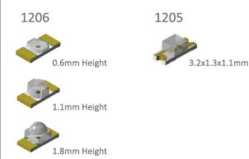

Reverse type LED