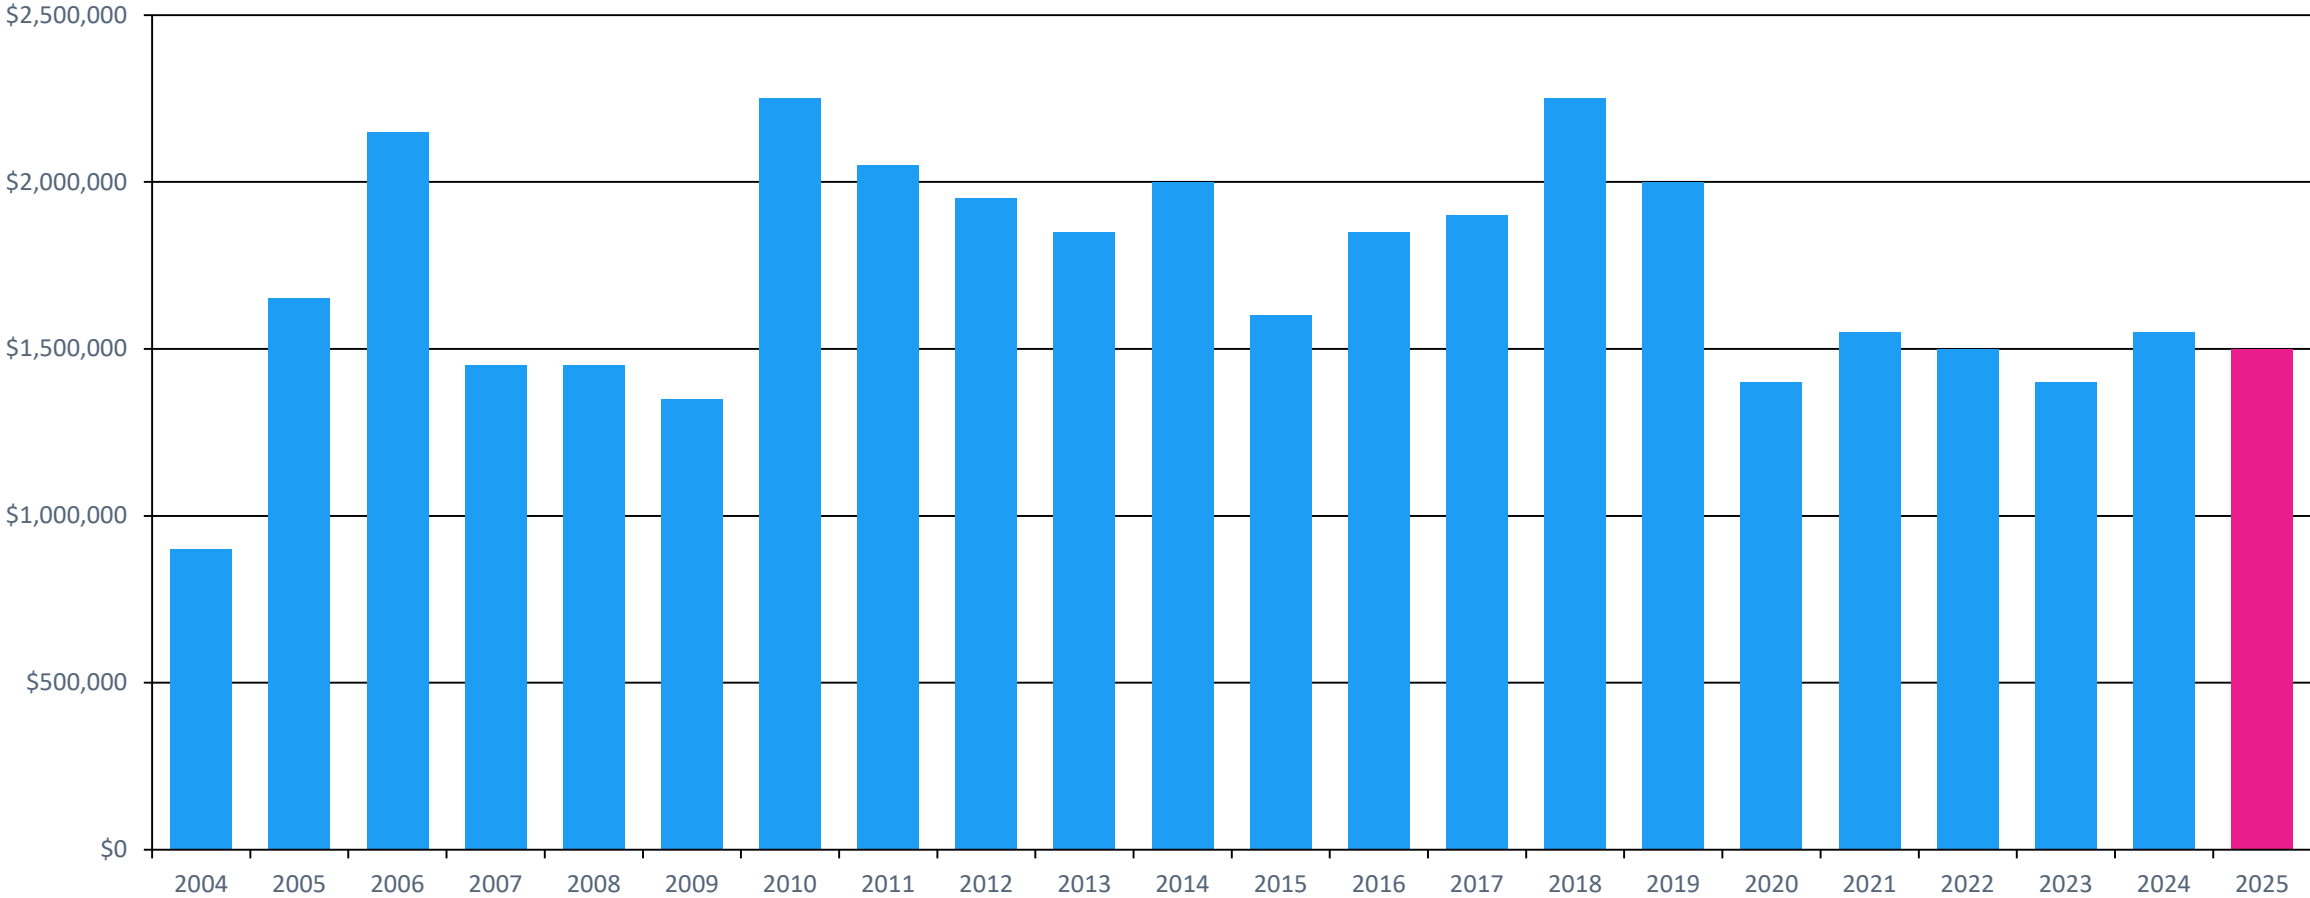

Annual Sales

Turnover (USD) · 2004 — 2025

2025 turnover ~$1.5M