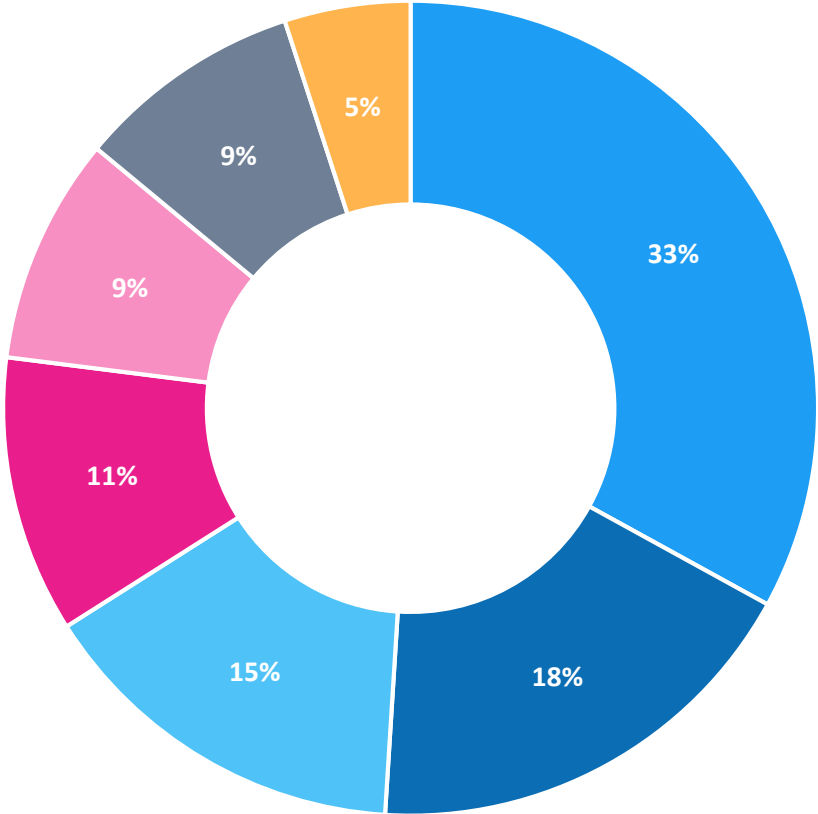

Product Portfolio

Share of total turnover by product line

Mix

	SMD LED	33%
	DIP LED	18%
	Infrared	15%
	High Power	11%
	Display	9%
	Opto Sensor	9%
	Module	5%